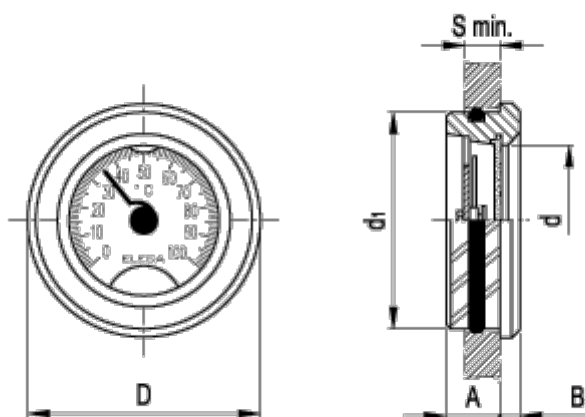

Data Sheet

Article number: 2311010786

Description: E+G
Oil level indicators push-fit HRT.40/T-60

Measures

A	= 11
B	= 5.5
d	= 40
D	= 64
d1	= Ø60 -0.2
g	= 29
s min	= 9
Type	= HRT.40/T-60